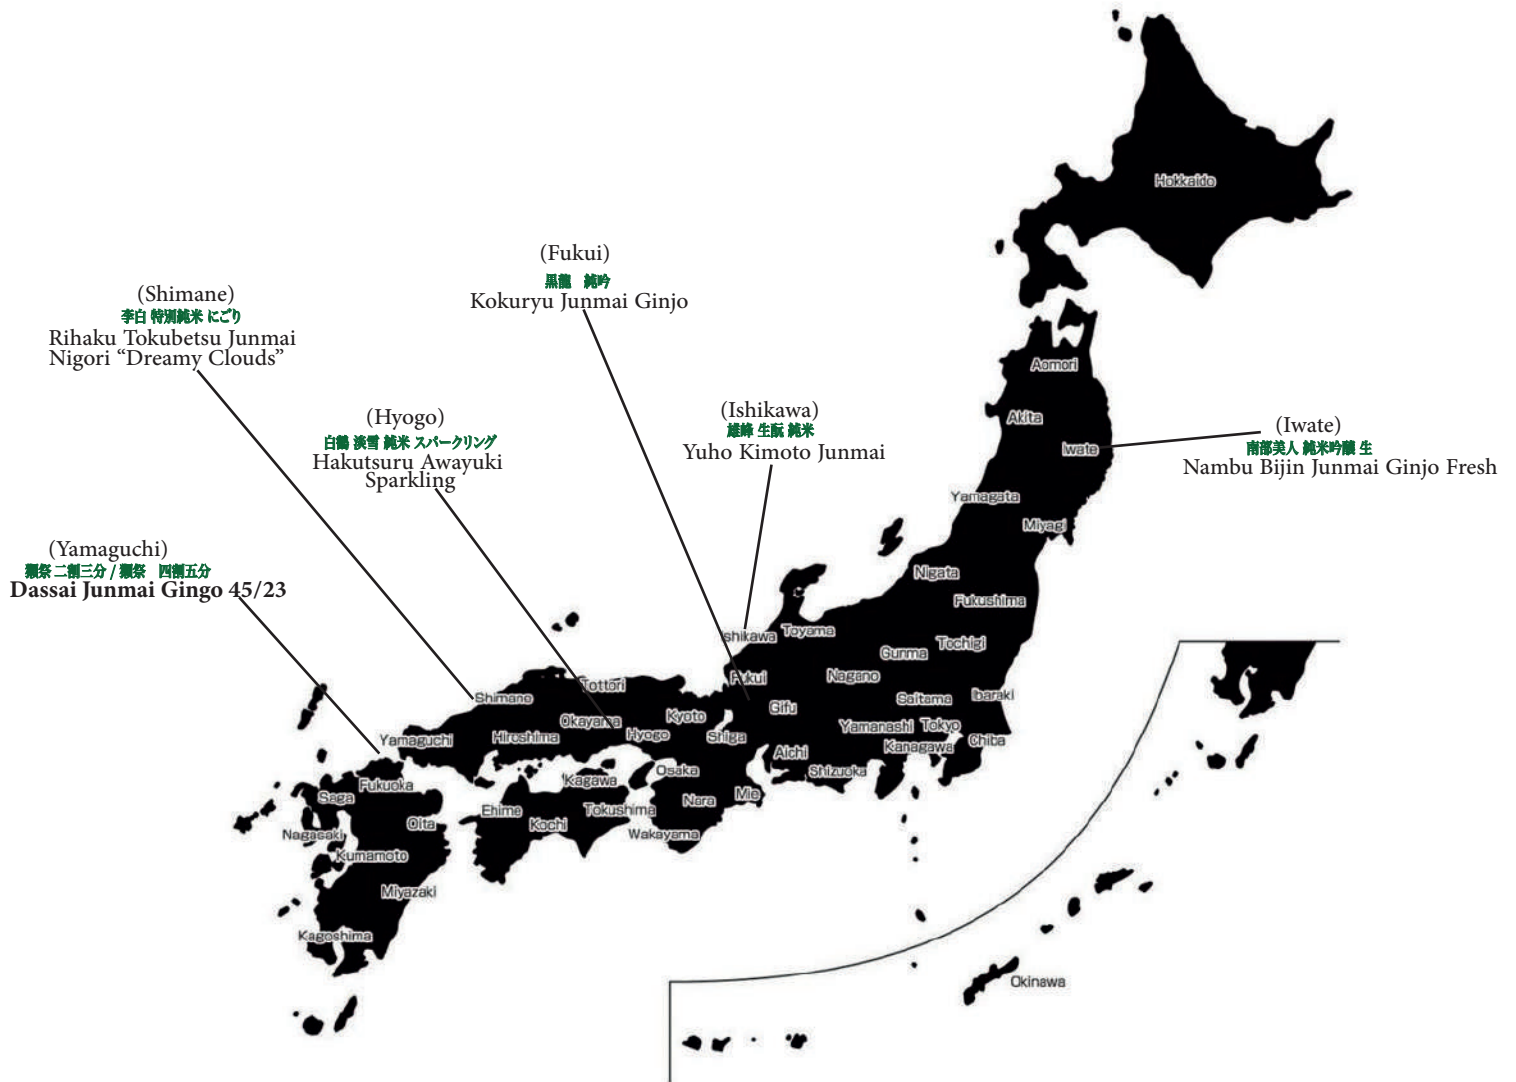

- Q. What is SAKE? A. SAKE is one of Japanese Traditional alcohol beverages.
- Q. What is SAKE made of? A. Fermenting rice, water, (brewer alcohol)
- Q. How do you drink SAKE? A. Basically it is drunk straight. The taste and aroma change depending on the temperature.
- Q. What is the rice polishing? A. Rice used in sake production is polished on the outside. Rice Polishing indicates how polished they are.