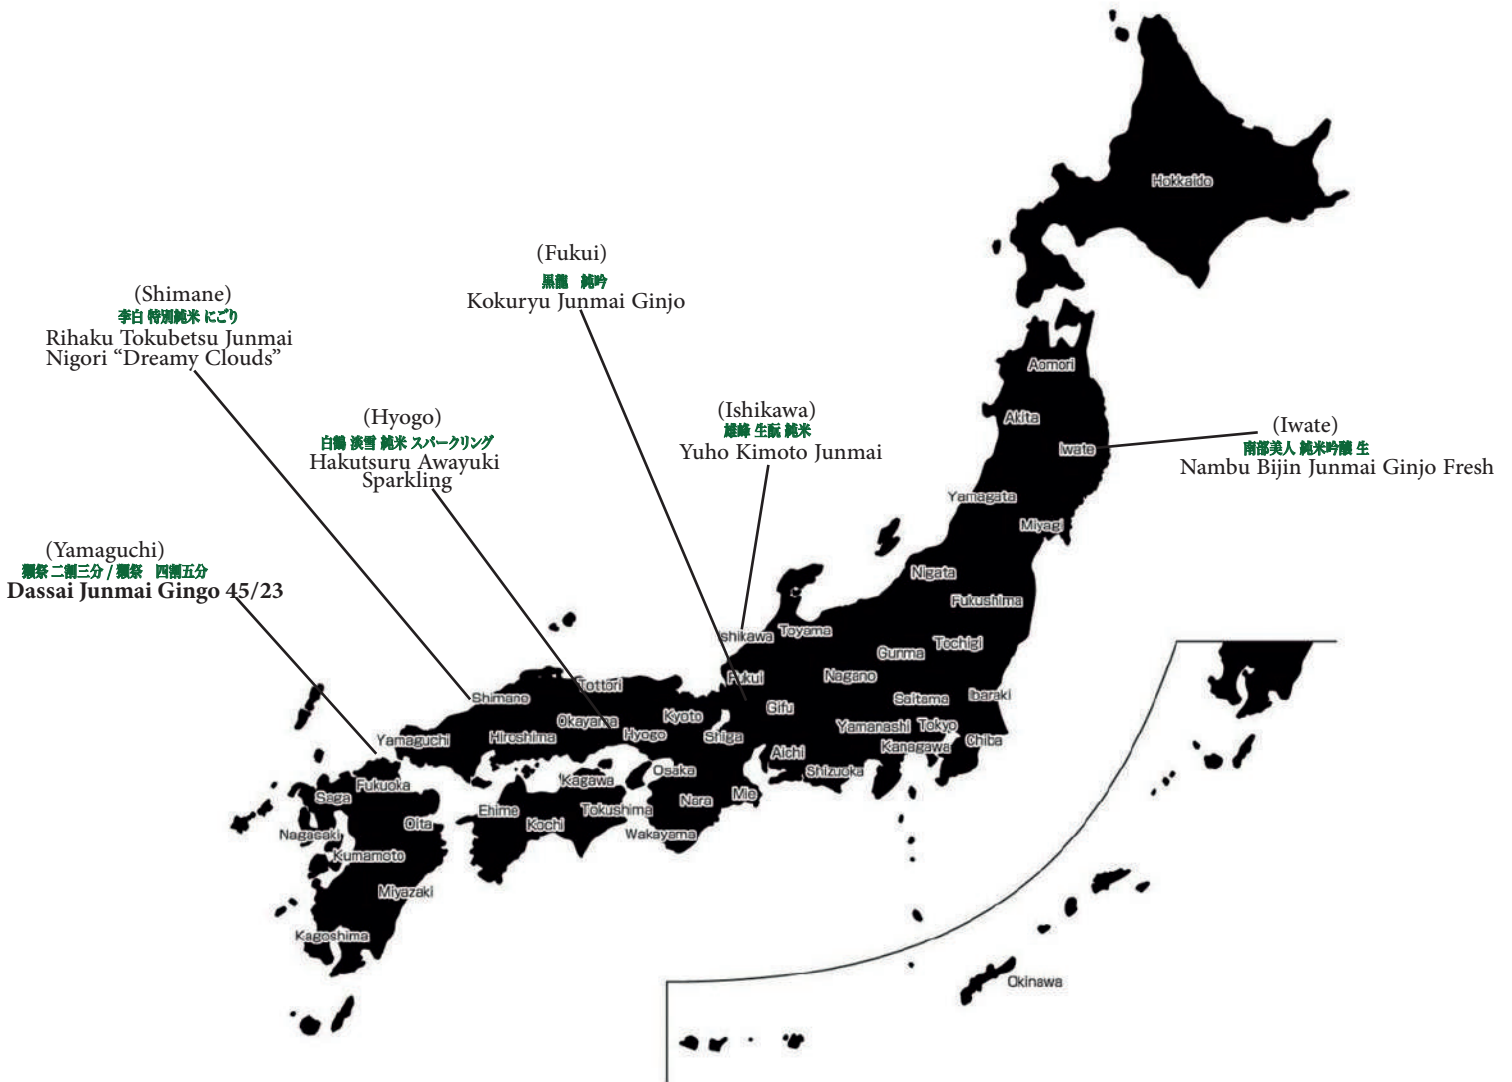

Q. What is SAKE?	A. SAKE is one of Japanese Traditionla alcohol beverages.
Q. What is SAKE made of?	A. Fermenting rice, water,(brewer alcohol)
Q. How do you drnk SAKE?	A. Basically it is drunk straight. The taste and aroma change depending on the temperature.
Q. What is the rice polishing?	A. Rice used in sake production is polished on the outside. Rice Polishing indicates how polished they are.